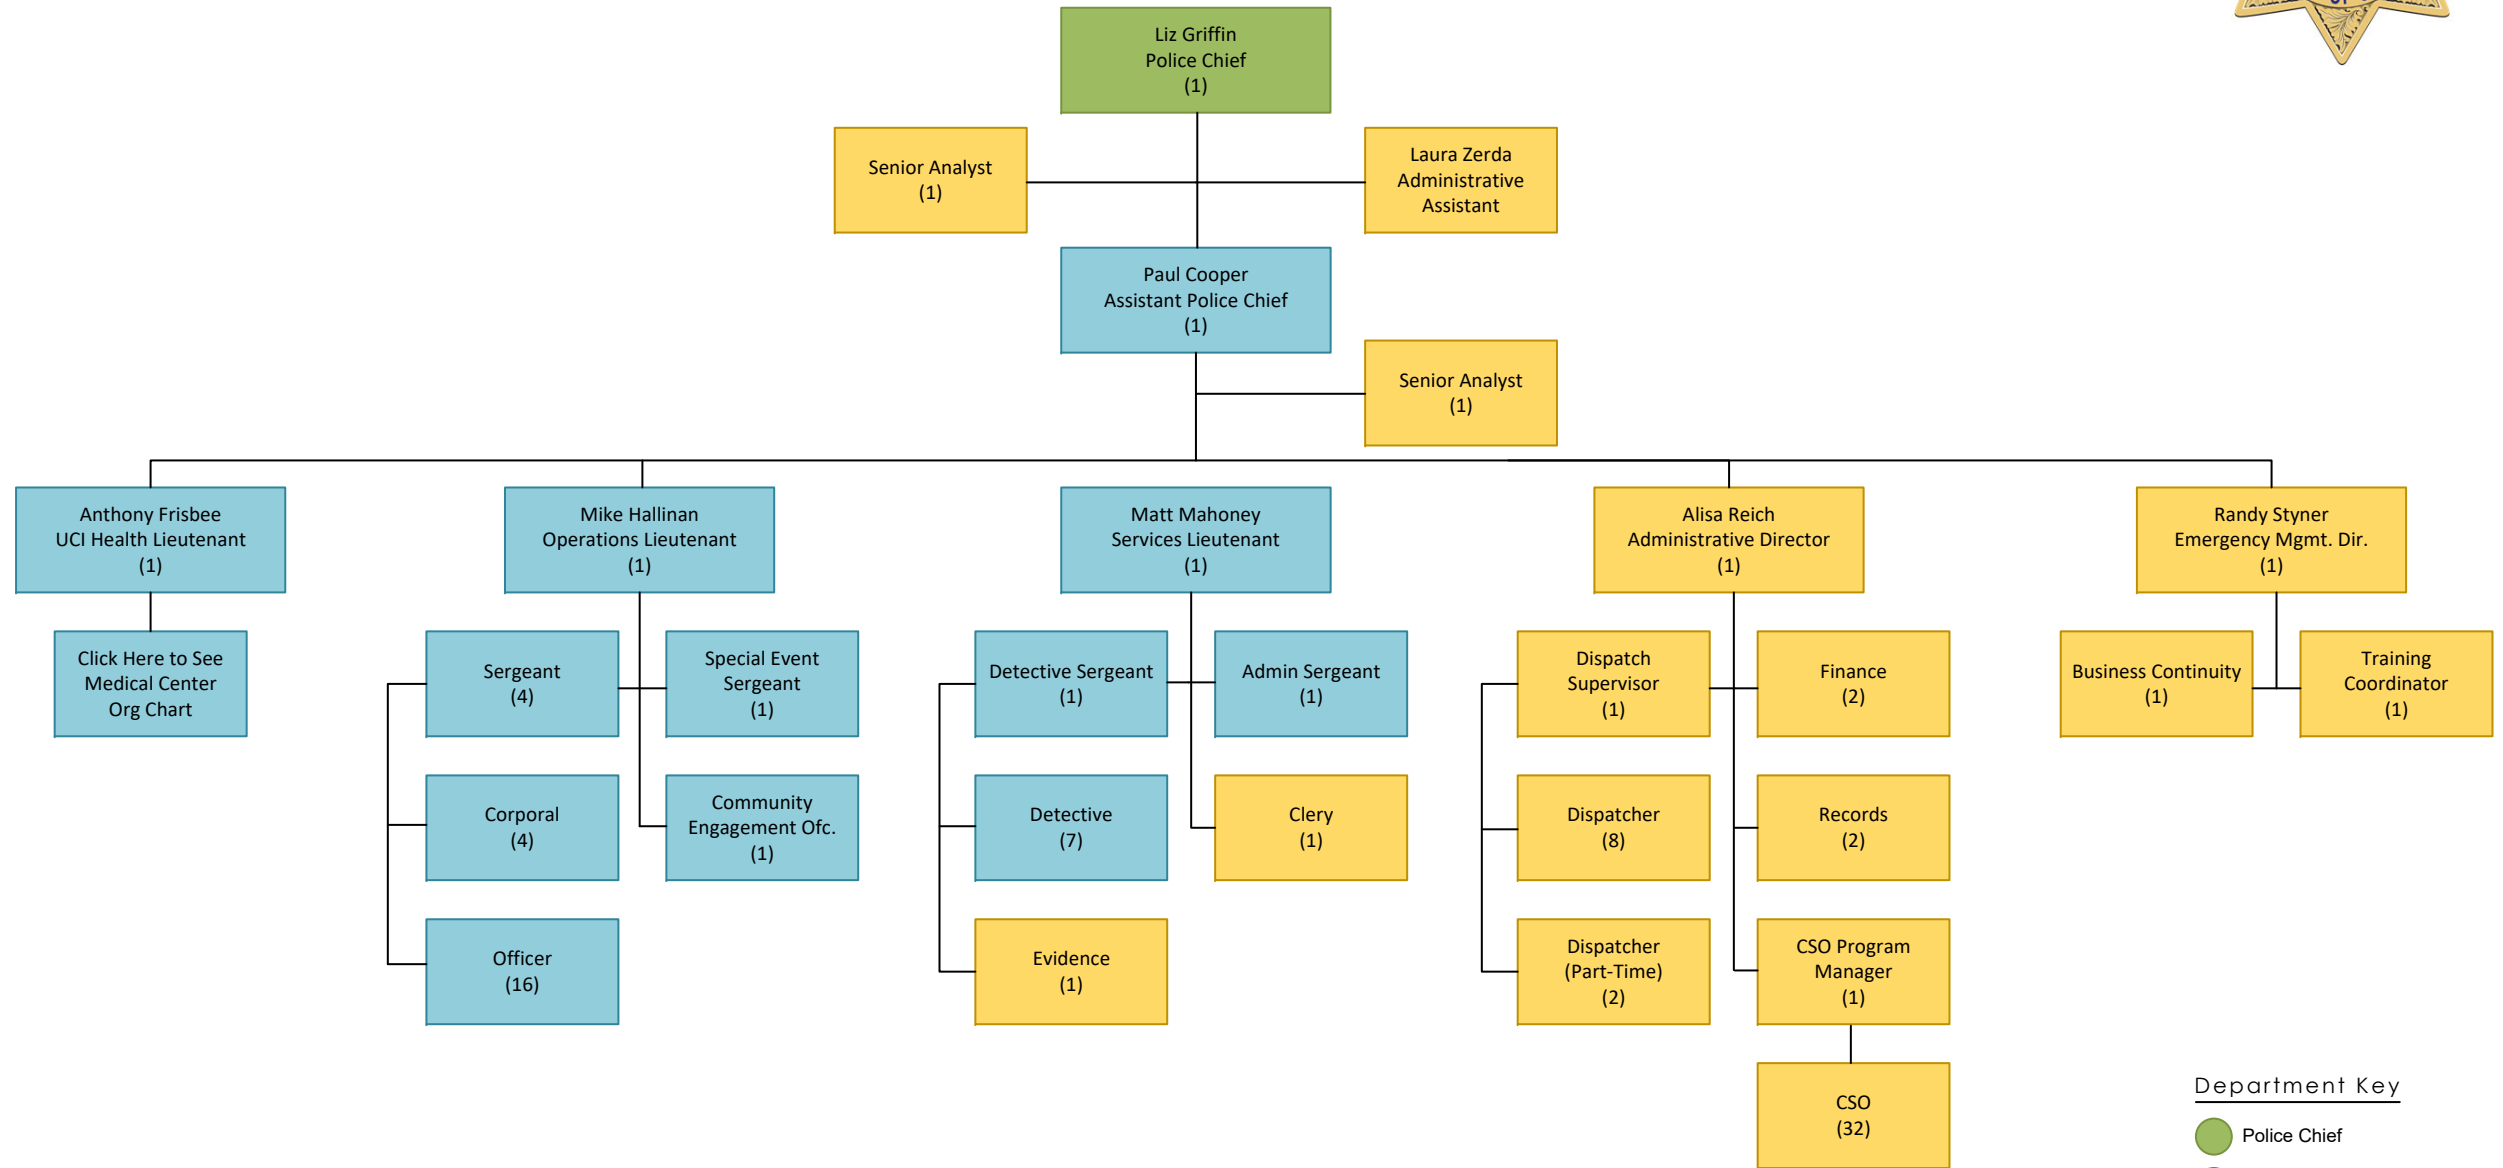

UCI Police Department
Organizational Chart
Effective FY2020

Department Key

- Police Chief
- Sworn Personnel
- Non-Sworn Personnel