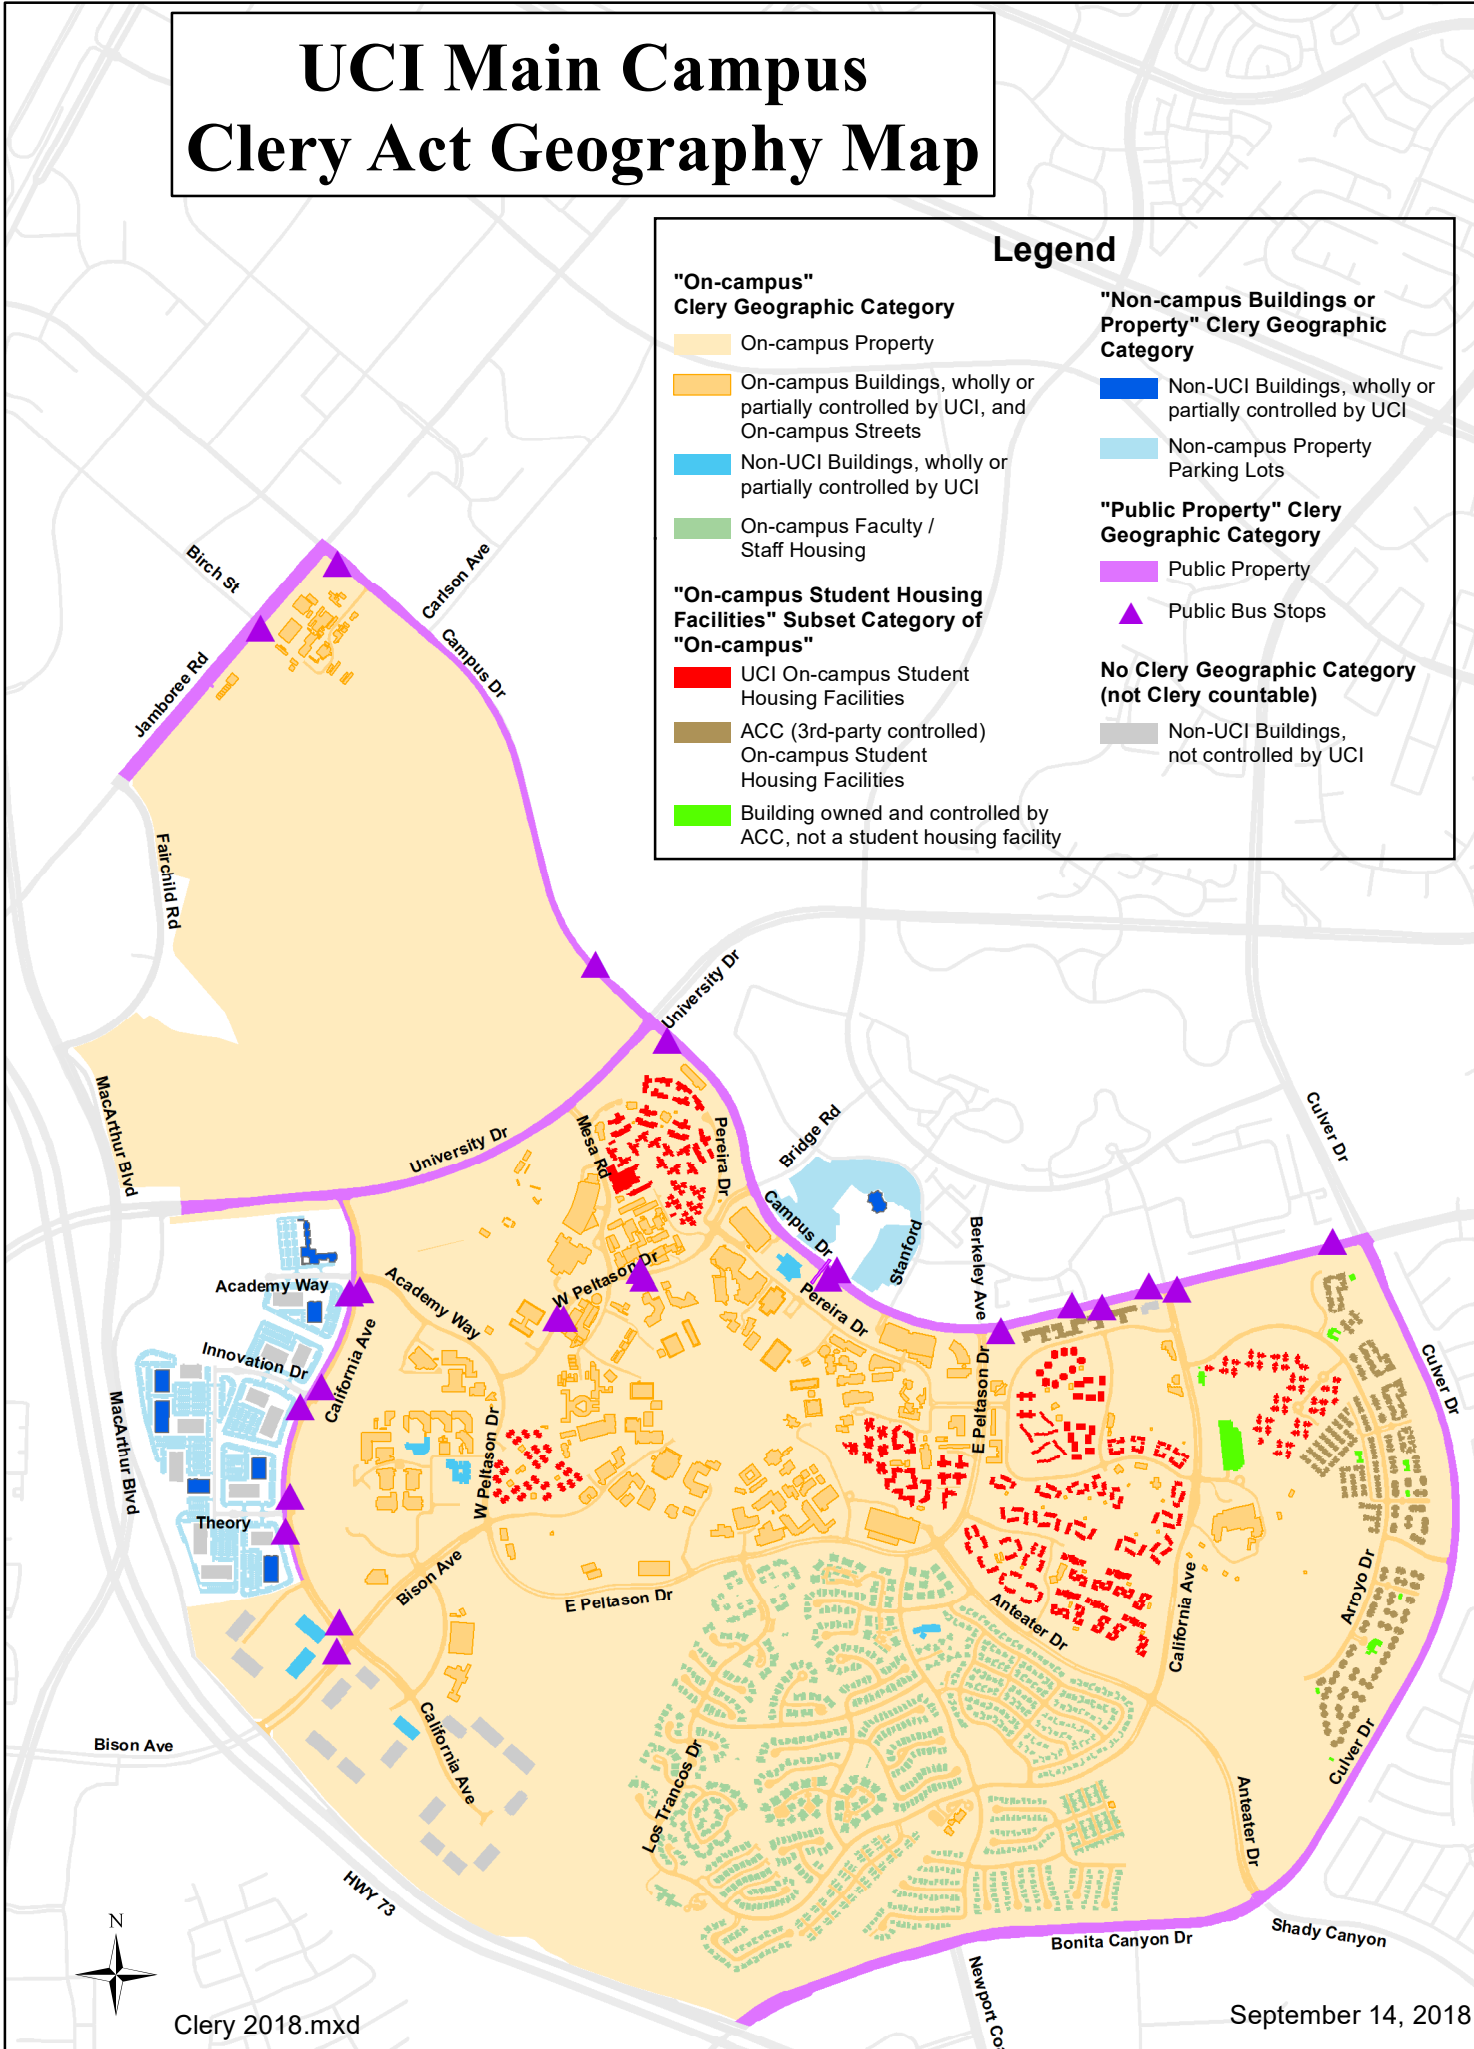

UCI Main Campus Clery Act Geography Map

Legend

"On-campus" Clery Geographic Category

- On-campus Property
- On-campus Buildings, wholly or partially controlled by UCI, and On-campus Streets
- Non-UCI Buildings, wholly or partially controlled by UCI
- On-campus Faculty / Staff Housing

"Non-campus Buildings or Property" Clery Geographic Category

- Non-UCI Buildings, wholly or partially controlled by UCI
- Non-campus Property Parking Lots

"Public Property" Clery Geographic Category

- Public Property
- Public Bus Stops

No Clery Geographic Category (not Clery countable)

- Non-UCI Buildings, not controlled by UCI

UCI Medical Center Clery Geography Map